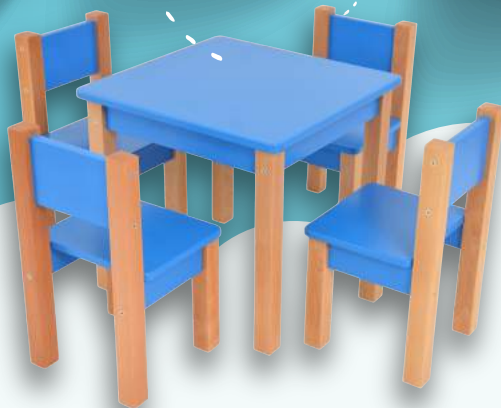

mobi

-40%

Sto Mario

~~3.249,00~~

1.949,00

na radne stolove,
komode i Mario set

Stolice Mario

~~3.249,00~~

1.949,00

www.mobishop.rs

Akcija traje od 01.10 - 31.10.2017.